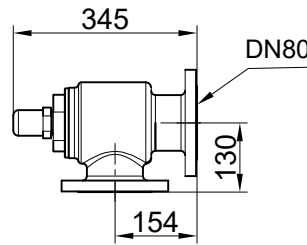

DEVRE BYPASS ÖLÇÜLERİ / CIRCUIT BYPASS DIMENSIONS

X	1" - 1 1/2" Devre Bypassı / 1" - 1 1/2" Circuit Bypass
Z	2" Devre Bypassı / 2" Circuit Bypass
W	3-4-5-6" Devre Bypassı / 3-4-5-6" Circuit Bypass
Y	2" Ceketli Devre Bypassı / 2" Jacketed From Circuit Bypass
Q	3-4-5-6" Ceketli Devre Bypassı / 3-4-5-6" Jacketed From Circuit Bypass