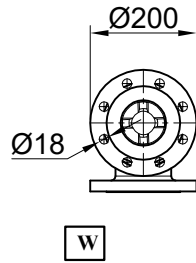

DEVRE BYPASS ÖLÇÜLERİ / CIRCUIT BYPASS DIMENSIONS

X	1" - 1 1/2" Devre Bypassı / 1" - 1 1/2" Circuit Bypass
Z	2" Devre Bypassı / 2" Circuit Bypass
W	3-4-5-6" Devre Bypassı / 3-4-5-6" Circuit Bypass
Y	2" Ceketli Devre Bypassı / 2" Jacketed From Circuit Bypass
Q	3-4-5-6" Ceketli Devre Bypassı / 3-4-5-6" Jacketed From Circuit Bypass