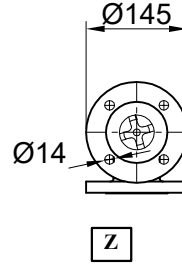

DEVRE BYPASS ÖLÇÜLERİ / CIRCUIT BYPASS DIMENSIONS

X	1" - 1 1/2" Devre Bypassı / 1" - 1 1/2" Circuit Bypass
Z	2" Devre Bypassı / 2" Circuit Bypass
W	3-4-5-6" Devre Bypassı / 3-4-5-6" Circuit Bypass
Y	2" Ceketli Devre Bypassı / 2" Jacketed From Circuit Bypass
Q	3-4-5-6" Ceketli Devre Bypassı / 3-4-5-6" Jacketed From Circuit Bypass