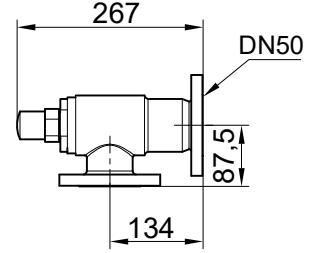

DEVRE BYPASS ÖLÇÜLERİ / CIRCUIT BYPASS DIMENSIONS

X	1" - 1 1/2" Devre Bypassı / 1" - 1 1/2" Circuit Bypass
Z	2" Devre Bypassı / 2" Circuit Bypass
W	3-4-5-6" Devre Bypassı / 3-4-5-6" Circuit Bypass
Y	2" Ceketli Devre Bypassı / 2" Jacketed From Circuit Bypass
Q	3-4-5-6" Ceketli Devre Bypassı / 3-4-5-6" Jacketed From Circuit Bypass