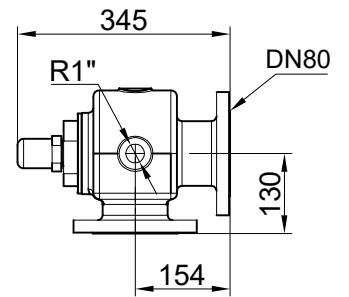

DEVRE BYPASS ÖLÇÜLERİ / CIRCUIT BYPASS DIMENSIONS

X	1" - 1 1/2" Devre Bypassı / 1" - 1 1/2" Circuit Bypass
Z	2" Devre Bypassı / 2" Circuit Bypass
W	3-4-5-6" Devre Bypassı / 3-4-5-6" Circuit Bypass
Y	2" Ceketli Devre Bypassı / 2" Jacketed From Circuit Bypass
Q	3-4-5-6" Ceketli Devre Bypassı / 3-4-5-6" Jacketed From Circuit Bypass