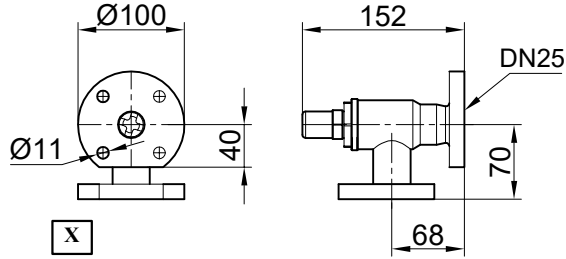

DEVRE BYPASS ÖLÇÜLERİ / CIRCUIT BYPASS DIMENSIONS

X	1" - 1 1/2" Devre Bypassı / 1" - 1 1/2" Circuit Bypass
Z	2" Devre Bypassı / 2" Circuit Bypass
W	3-4-5-6" Devre Bypassı / 3-4-5-6" Circuit Bypass
Y	2" Ceketli Devre Bypassı / 2" Jacketed From Circuit Bypass
Q	3-4-5-6" Ceketli Devre Bypassı / 3-4-5-6" Jacketed From Circuit Bypass