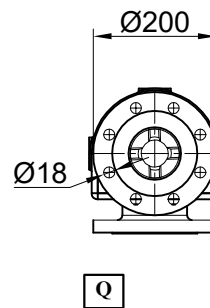

DEVRE BYPASS ÖLÇÜLERİ / CIRCUIT BYPASS DIMENSIONS

X	1" - 1 1/2" Devre Bypassı / 1" - 1 1/2" Circuit Bypass
Z	2" Devre Bypassı / 2" Circuit Bypass
W	3-4-5-6" Devre Bypassı / 3-4-5-6" Circuit Bypass
Y	2" Ceketli Devre Bypassı / 2" Jacketed From Circuit Bypass
Q	3-4-5-6" Ceketli Devre Bypassı / 3-4-5-6" Jacketed From Circuit Bypass