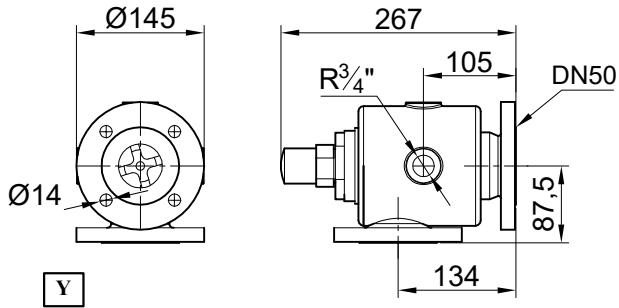

DEVRE BYPASS ÖLÇÜLERİ / CIRCUIT BYPASS DIMENSIONS

X	1" - 1 1/2" Devre Bypassı / 1" - 1 1/2" Circuit Bypass
Z	2" Devre Bypassı / 2" Circuit Bypass
W	3-4-5-6" Devre Bypassı / 3-4-5-6" Circuit Bypass
Y	2" Ceketli Devre Bypassı / 2" Jacketed From Circuit Bypass
Q	3-4-5-6" Ceketli Devre Bypassı / 3-4-5-6" Jacketed From Circuit Bypass