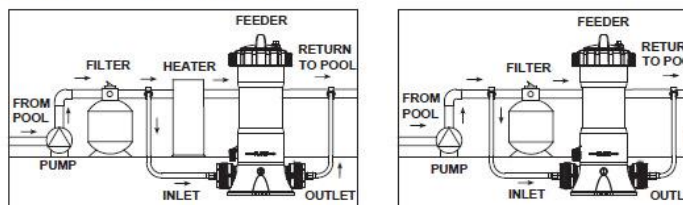

EMAUX Chlorine Feeder

Your solution in water technology
Chemical Feeder

High Capacity Chemical Feeders

EMAUX high capacity feeders offer user-friendly solution for sanitizing large residential and commercial swimming pool using either chlorine or bromine tablets. They are heavy duty and able to provide automatic sanitization for pools up to 608000 litres. Both in-line and off-line plumbing installations are available in 2 sizes.

Features

Treats pool/spa size (Unit: Litre, in a period of 24 hours)

MODEL: CL-01(In-line)		MODEL: CL-01A(Off-line)	
10 ppm	25000L	10 ppm	45000L
5 ppm	50000L	5 ppm	90000L
2.5 ppm	100000L	2.5 ppm	180000L
MODEL: CL-02(In-line)		MODEL: CL-02A (Off-line)	
10 ppm	27000L	10 ppm	49000L
5 ppm	54000L	5 ppm	98000L
2.5 ppm	108000L	2.5 ppm	196000L
MODEL: CLL-50		MODEL: CLL-75	
10 ppm	95000L	10 ppm	152000L
5 ppm	190000L	5 ppm	304000L
2.5 ppm	380000L	2.5 ppm	608000L

TECHNICAL INFORMATION

Code	Model No	Chlorine Tablet Specification	Quantity	Total Weight	Valve Connections		A mm	B mm	C mm
88440207	CL-01	Ø30×16mm/pc Ø76×26mm/pc	102pc 11pc	2,0kg	1,5 inch	50mm	420	330	110
88440217	CL-02	Ø30×16mm/pc Ø76×26mm/pc	198pc 22pc	4,0kg	1,5 inch	50mm	705	330	110
88440208	CL-01A	Ø30×16mm/pc Ø76×26mm/pc	102pc 11pc	2,0kg	-	10mm	420	230	110
88440218	CL-02A	Ø30×16mm/pc Ø76×26mm/pc	198pc 22pc	4,0kg	-	10mm	705	230	110
88440302	CLL-50	Ø30×16mm/pc Ø78×26mm/pc	300pc 32pc	6,0kg	1,5 inch	50mm	580	440	225
88440303	CLL-75	Ø30×16mm/pc Ø76×26mm/pc	550pc 50pc	11,0kg	1,5 inch	50mm	760	440	225

1. MODEL: CL-01 \ CL-02 \ CLL-50 \ CLL-75 (IN-LINE)

2. MODEL: CL-01A \ CL-02A (OFF-LINE)