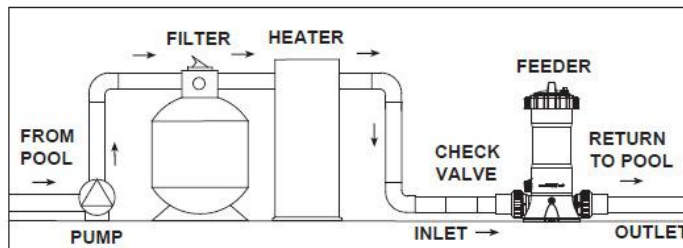

Features

Treats pool/spa size (Unit: Litre, in a period of 24 hours)

MODEL: CL-01(In-line)		MODEL: CL-01A(Off-line)	
10 ppm	25000L	10 ppm	45000L
5 ppm	50000L	5 ppm	90000L
2.5 ppm	100000L	2.5 ppm	180000L
MODEL: CL-02(In-line)		MODEL: CL-02A (Off-line)	
10 ppm	27000L	10 ppm	49000L
5 ppm	54000L	5 ppm	98000L
2.5 ppm	108000L	2.5 ppm	196000L
MODEL: CLL-50		MODEL: CLL-75	
10 ppm	95000L	10 ppm	152000L
5 ppm	190000L	5 ppm	304000L
2.5 ppm	380000L	2.5 ppm	608000L

TECHNICAL INFORMATION

Code	Model No	Chlorine Tablet Specification	Quantity	Total Weight	Valve Connections		A mm	B mm	C mm
88440207	CL-01	Ø30×16mm/pc Ø76×26mm/pc	102pc 11pc	2,0kg	1,5 inch	50mm	420	330	110
88440217	CL-02	Ø30×16mm/pc Ø76×26mm/pc	198pc 22pc	4,0kg	1,5 inch	50mm	705	330	110
88440208	CL-01A	Ø30×16mm/pc Ø76×26mm/pc	102pc 11pc	2,0kg	-	10mm	420	230	110
88440218	CL-02A	Ø30×16mm/pc Ø76×26mm/pc	198pc 22pc	4,0kg	-	10mm	705	230	110
88440302	CLL-50	Ø30×16mm/pc Ø78×26mm/pc	300pc 32pc	6,0kg	1,5 inch	50mm	580	440	225
88440303	CLL-75	Ø30×16mm/pc Ø76×26mm/pc	550pc 50pc	11,0kg	1,5 inch	50mm	760	440	225

1. MODEL: CL-01 \ CL-02 \ CLL-50 \ CLL-75 (IN-LINE)

2. MODEL: CL-01A \ CL-02A (OFF-LINE)