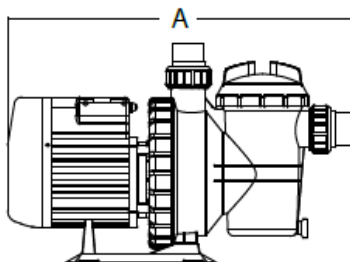

EMAUX SC Series Pump

Highlight Features:

- Asynchronous, Two poles
- Class insulation: 130
- IPX5 Waterproof standard
- Built-in thermal protection
- Overload protection
- External heat sink
- Available in 50Hz or 60Hz with 220V/380V/110V
- Special design union compatible for both Imperial and Metric measurement standard
- S.S 316 Shaft
- S.S 316 Mechanical seal

SAA

“SC” Series Pump

“SC” series swimming pool pump is designed for medium head installation in medium or domestic pool. 1.5 inch suction and discharge port with transparent lid. It operates at a low decibel and easy maintenance.

Technical Information

Remarks: Flow curve information based on 220V/50Hz and 380V/50Hz motor.

TECHNICAL INFORMATION & Dimension

Code 220V/50Hz	Code 110V/60Hz	Code 380V/50Hz	Model No	Connection Size(IN)	Connection Size(OUT)	Input power	Horsepower
88021703	88021903	88022003	SC050	1.5 inch 50mm	1.5 inch 50mm	0.51kW	0.5hp
88021704	88021904	88022004	SC075	1.5 inch 50mm	1.5 inch 50mm	0.75kW	0.75hp
88021705	88021905	88022005	SC100	1.5 inch 50mm	1.5 inch 50mm	0.97kW	1.0hp
88021707	88021907	88022007	SC150	1.5 inch 50mm	1.5 inch 50mm	1.30kW	1.5hp
88021708	88021908	88022008	SC200	1.5 inch 50mm	1.5 inch 50mm	1.71kW	2.0hp
88027005	88027205	88027305	SC100(B)	1.5 inch 50mm 2 inch 63mm	1.5 inch 50mm	0.97kW	1.0hp
88027007	88027207	88027307	SC150(B)	1.5 inch 50mm 2 inch 63mm	1.5 inch 50mm	1.30kW	1.5hp
88027008	88027208	88027308	SC200(B)	1.5 inch 50mm 2 inch 63mm	1.5 inch 50mm	1.71kW	2.0hp