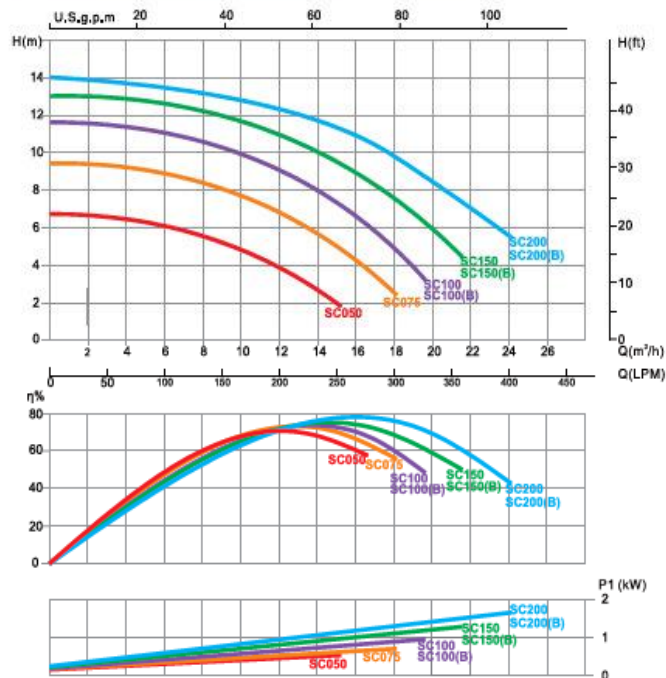

EMAUX SC Series Pump

Highlight Features:

- Asynchronous, Two poles
- Class insulation: 130
- IPX5 Waterproof standard
- Built-in thermal protection
- Overload protection
- External heat sink
- Available in 50Hz or 60Hz with 220V/380V/110V
- Special design union compatible for both Imperial and Metric measurement standard
- S.S 316 Shaft
- S.S 316 Mechanical seal

SAA

“SC” Series Pump

“SC” series swimming pool pump is designed for medium head installation in medium or domestic pool. 1.5 inch suction and discharge port with transparent lid. It operates at a low decibel and easy maintenance.

Technical Information

Remarks: Flow curve information based on 220V/50Hz and 380V/50Hz motor.

TECHNICAL INFORMATION & Dimension

Code 220V/50Hz	Code 110V/60Hz	Code 380V/50Hz	Model No	Connection Size(IN)	Connection Size(OUT)	Input power	Horsepower
88021703	88021903	88022003	SC050	1.5 inch 50mm	1.5 inch 50mm	0.51kW	0.5hp
88021704	88021904	88022004	SC075	1.5 inch 50mm	1.5 inch 50mm	0.75kW	0.75hp
88021705	88021905	88022005	SC100	1.5 inch 50mm	1.5 inch 50mm	0.97kW	1.0hp
88021707	88021907	88022007	SC150	1.5 inch 50mm	1.5 inch 50mm	1.30kW	1.5hp
88021708	88021908	88022008	SC200	1.5 inch 50mm	1.5 inch 50mm	1.71kW	2.0hp
88027005	88027205	88027305	SC100(B)	1.5 inch 50mm 2 inch 63mm	1.5 inch 50mm	0.97kW	1.0hp
88027007	88027207	88027307	SC150(B)	1.5 inch 50mm 2 inch 63mm	1.5 inch 50mm	1.30kW	1.5hp
88027008	88027208	88027308	SC200(B)	1.5 inch 50mm 2 inch 63mm	1.5 inch 50mm	1.71kW	2.0hp